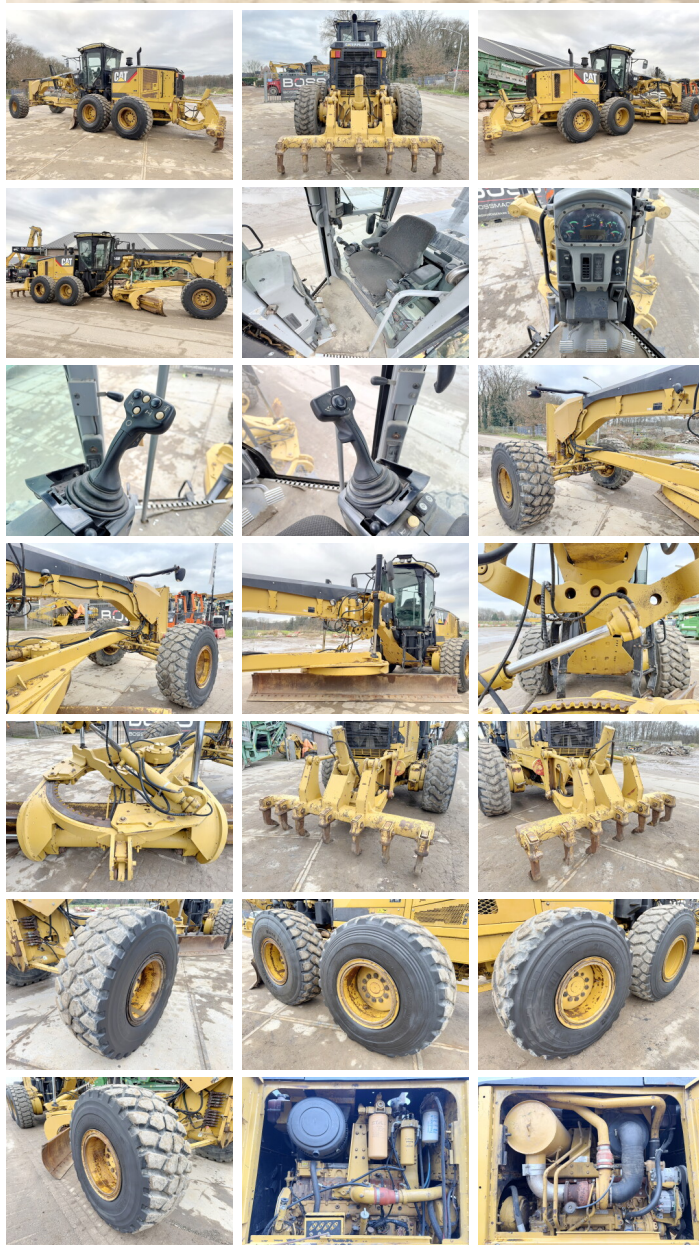

Caterpillar

Caterpillar 14M

€ 128.000???

???	2011
???	BM005635
???	11.205

Algemeen

14M
Veldhoven, Netherlands
Available at Boss Machinery! This Caterpillar 14M Grader from 2011 has an engine power of 205 kW and counts 11205 operational hours. The total weight of this Caterpillar 14M is 25500 kg and the dimensions are 10.55 x 3.10 x 3.57. Furthermore, this 14M is equipped with Radio, etc. Do you want more information or do you want to try the Caterpillar 14M at our yard? Please let us know.

Maten / Gewichten

25500
10.55 x 3.10 x 3.57

Technische informatie

6x4

Motor informatie

Caterpillar
C11
6
205

Banden / Rupsen

20.5R25
20.5R25
20.5R25

Opties