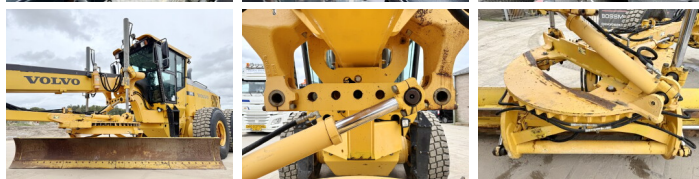

Technische informatie

???? ?????? 6x4