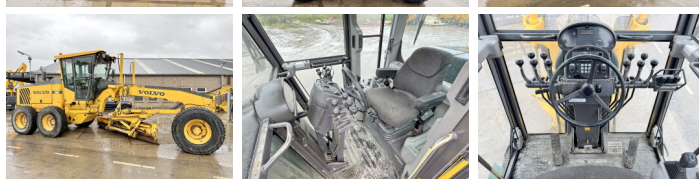

Banden / Rupsen

60%	60%	17.5R25
60%	60%	17.5R25
60%	60%	17.5R25