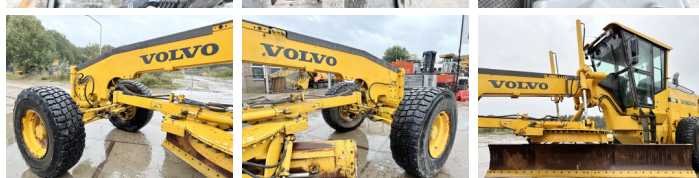

Banden / Rupsen

60%	60%	17.5R25
60%	60%	17.5R25
60%	60%	17.5R25