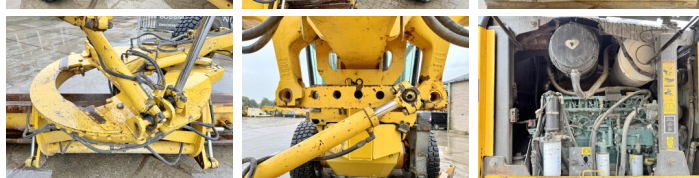

Banden / Rupsen

60%	60%	17.5R25
60%	60%	17.5R25
60%	60%	17.5R25