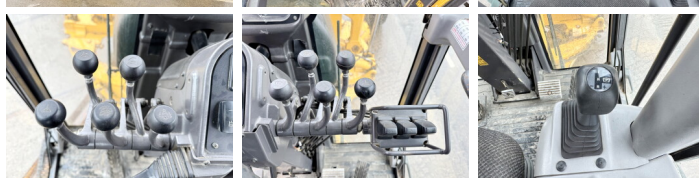

Banden / Rupsen

60%	60%	17.5R25
60%	60%	17.5R25
60%	60%	17.5R25