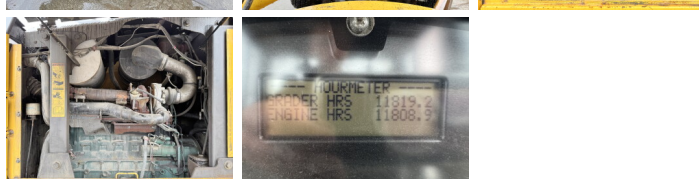

Banden / Rupsen

60%	60%	17.5R25
60%	60%	17.5R25
60%	60%	17.5R25