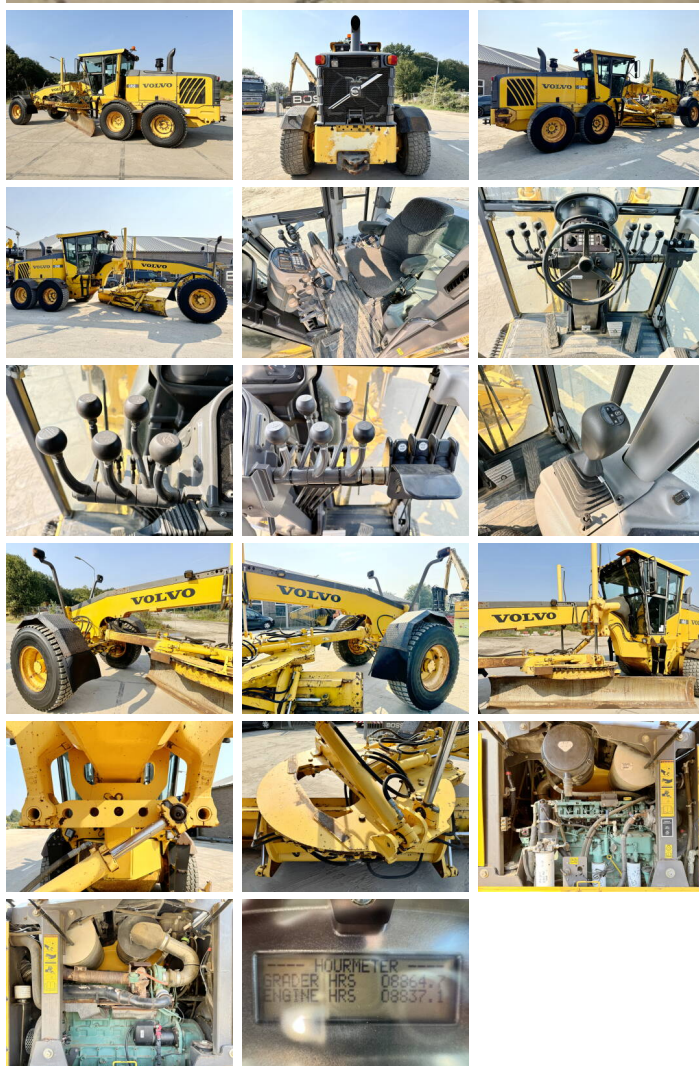

Volvo

Volvo G960

€ 49.500???

2009
BM006031
8.864

Algemeen

G960
 Veldhoven, Netherlands
 EPA
 Available at Boss Machinery! This Volvo G960 Grader from 2009 has an engine power of 180 kW and counts 8864 operational hours. The total weight of this Volvo G960 is 17970 kg and the dimensions are 9.30 x 2.70 x 3.30. Furthermore, this G960 is equipped with Radio, Heated Mirrors, Beacon, etc. The Volvo Grader also has a EPA marking. Do you want more information or do you want to try the Volvo G960 at our yard? Please let us know.

Maten / Gewichten

17970
9.30 x 2.70 x 3.30

Technische informatie

6x4

Motor informatie

Volvo
D7E
6
180

Banden / Rupsen

17.5R25
17.5R25
17.5R25