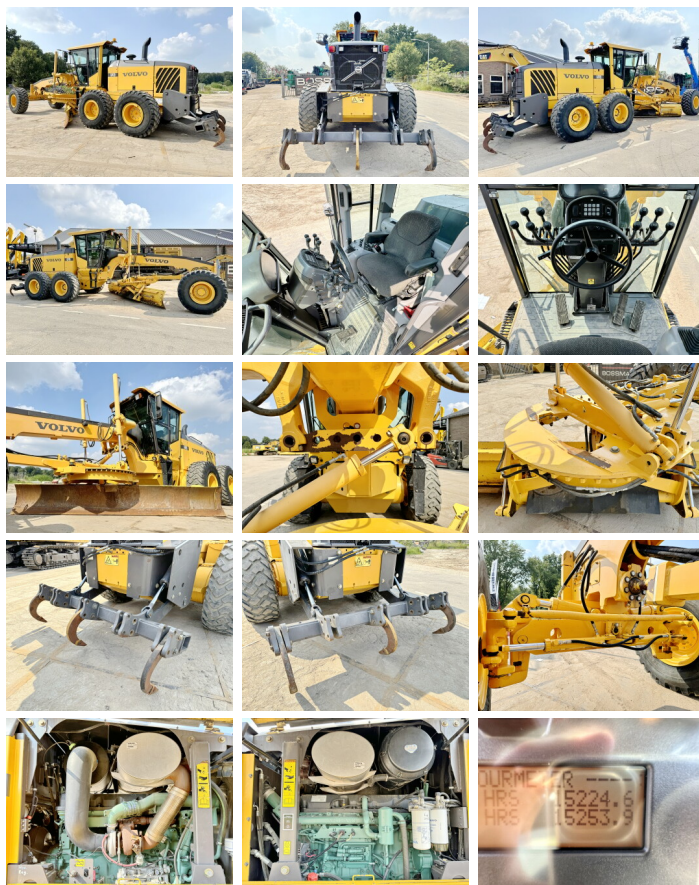

Volvo

Volvo G970 + RIPPER

€ 69.500???

2015
BM005870
15.253

Algemeen

G970
Veldhoven, Netherlands
EPA
Available at Boss Machinery! This Volvo G970 Grader from 2015 has an engine power of 242 kW and counts 15253 operational hours. The total weight of this Volvo G970 is 20680 kg and the dimensions are 11.20 x 2.85 x 3.45. Furthermore, this G970 is equipped with Beacon, Automatic Wipers, Heated Cab, The Volvo Grader also has a EPA marking. Do you want more information or do you want to try the Volvo G970 at our yard? Please let us know.

Maten / Gewichten

20680
11.20 x 2.85 x 3.45

Technische informatie

6x4

Motor informatie

Volvo
D9B
6
242

Banden / Rupsen

20.5R25
20.5R25
20.5R25