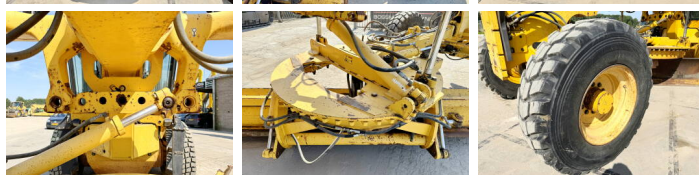

Volvo

## Algemeen

G960  
Veldhoven, Netherlands  
Chassis nummer VCE0G960C00040333  
Available at Boss Machinery! This Volvo G960 Grader from 2007 has an engine power of 180 kW and counts 8944 operational hours. The total weight of this Volvo G960 is 17810 kg and the dimensions are 9.30 x 2.70 x 3.30 . Furthermore, this G960 is equipped with Beacon, Backup alarm, Heated Mirrors, . Do you want more information or do you want to try the Volvo G960 at our yard? Please let us know.

## Banden / Rupsen

80% 80% 17.5 R25  
80% 80% 17.5 R25  
80% 80% 17.5 R25