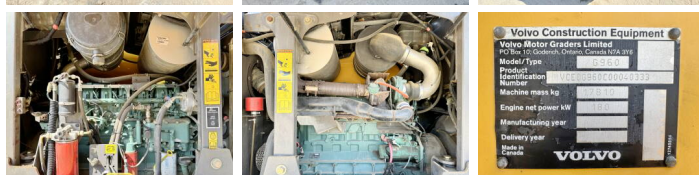

## Algemeen

G960  
Veldhoven, Netherlands  
Chassis nummer VCE0G960C00040333  
Available at Boss Machinery! This Volvo G960 Grader from 2007 has an engine power of 180 kW and counts 8944 operational hours. The total weight of this Volvo G960 is 17810 kg and the dimensions are 9.30 x 2.70 x 3.30 . Furthermore, this G960 is equipped with Beacon, Backup alarm, Heated Mirrors, . Do you want more information or do you want to try the Volvo G960 at our yard? Please let us know.