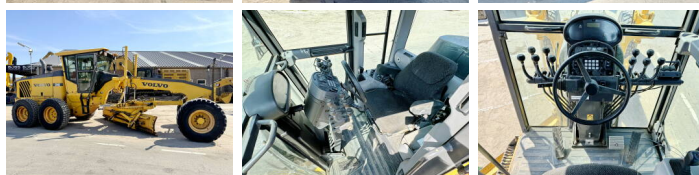

Volvo

## Algemeen

G960  
Veldhoven, Netherlands  
Chassis nummer VCE0G960C00040333  
Available at Boss Machinery! This Volvo G960 Grader from 2007 has an engine power of 180 kW and counts 8944 operational hours. The total weight of this Volvo G960 is 17810 kg and the dimensions are 9.30 x 2.70 x 3.30 . Furthermore, this G960 is equipped with Beacon, Backup alarm, Heated Mirrors, . Do you want more information or do you want to try the Volvo G960 at our yard? Please let us know.