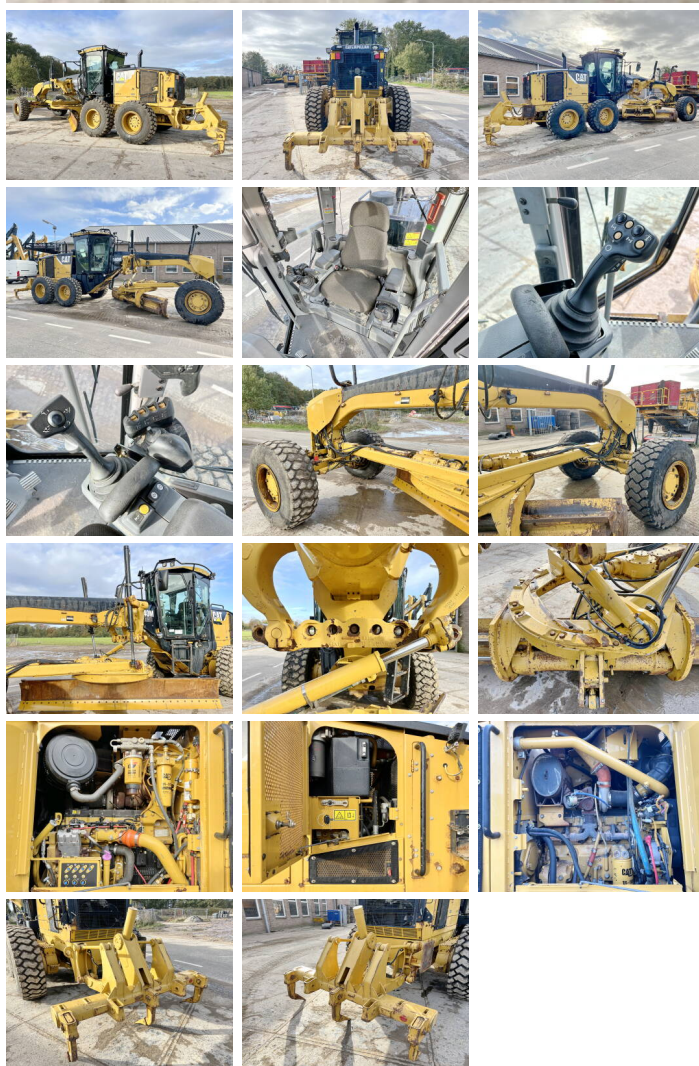

Caterpillar

# Caterpillar 140M 6x6 + RIPPER

€ 84.500???

2010  
BM005220  
15.403

## Algemeen

140M 6x6 + RIPPER  
Veldhoven, Netherlands  
EPA

Available at Boss Machinery! This Caterpillar 140M 6x6 + RIPPER Grader from 2010 has an engine power of 159 kW and counts 15403 operational hours. The total weight of this Caterpillar 140M 6x6 + RIPPER is 17155 kg and the dimensions are 9.75 x 2.80 x 3.50. Furthermore, this 140M 6x6 + RIPPER is equipped with Heated Mirrors, Radio, The Caterpillar Grader also has a EPA marking. Do you want more information or do you want to try the Caterpillar 140M 6x6 + RIPPER at our yard? Please let us know.