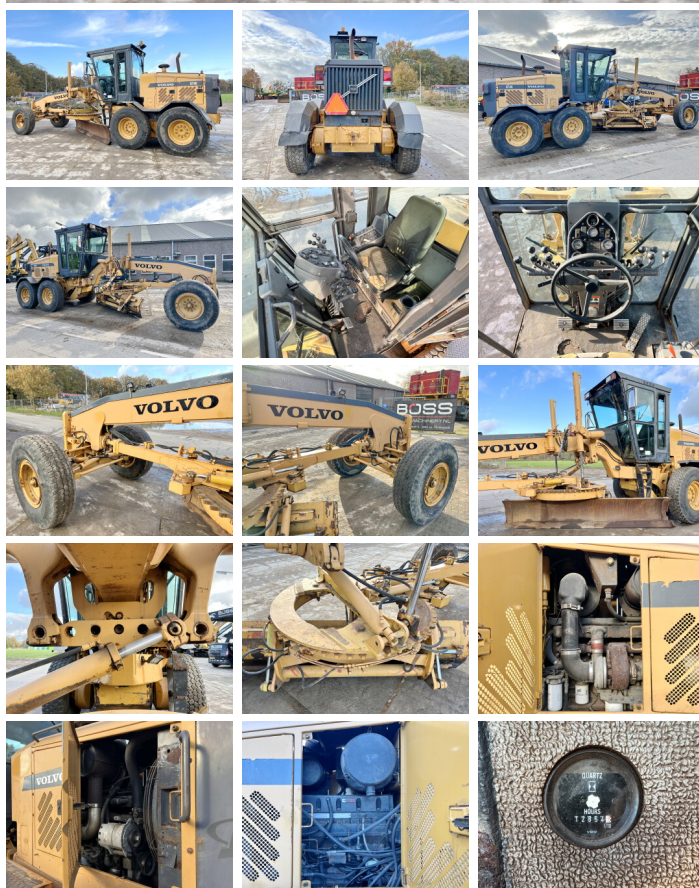

Volvo

# Volvo G740B

€ 37.500???

2002  
BM005494  
12.854

## Algemeen

G740B  
 Veldhoven, Netherlands  
 EPA  
 Available at Boss Machinery! This Volvo G740B Grader from 2002 has an engine power of 225 kW and counts 12854 operational hours. The total weight of this Volvo G740B is 16840 kg and the dimensions are 8.65 x 2.80 x 3.30. Furthermore, this G740B is equipped with Backup alarm, Radio, Beacon, etc. The Volvo Grader also has a EPA marking. Do you want more information or do you want to try the Volvo G740B at our yard? Please let us know.