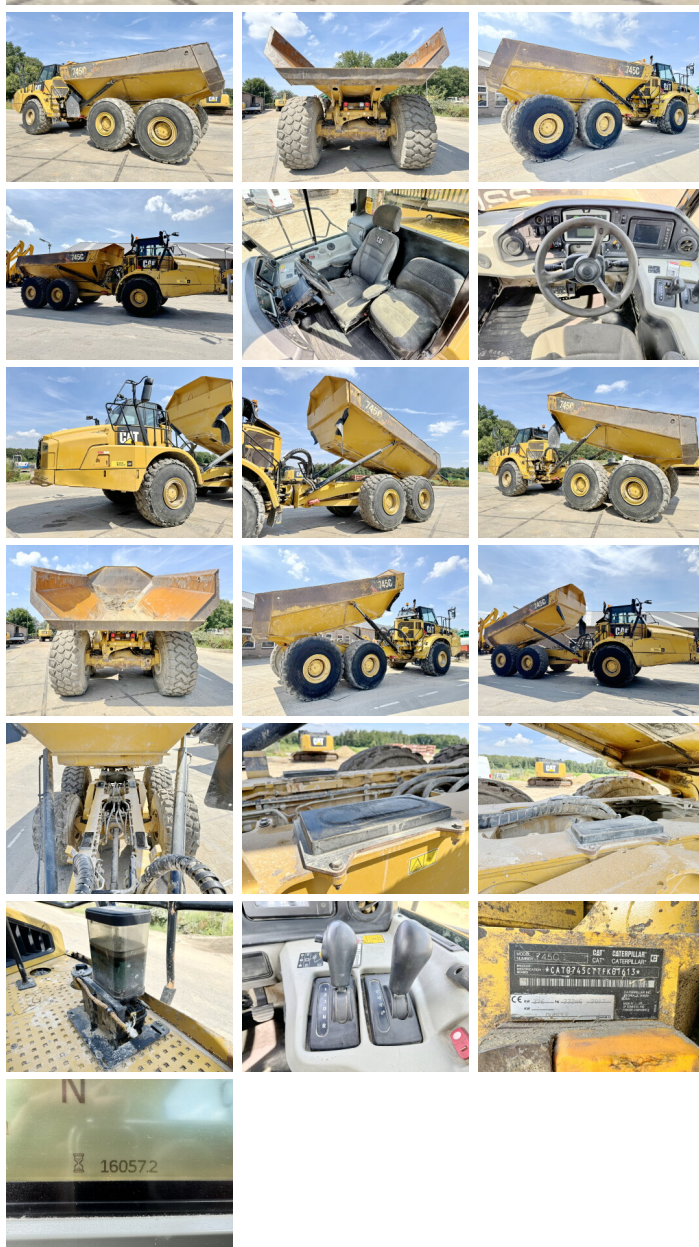

Caterpillar Caterpillar 745C

€ 118.000???

2017
BC0225
16.057

Algemeen

745C
Veldhoven, Netherlands
CE
CAT0745CTTFK01613
Available at Boss Machinery! This Caterpillar 745C Dump Truck from 2017 has an engine power of 376 kW and counts 16057 operational hours. The total weight of this Caterpillar 745C is 33246 kg and the dimensions are 11.40 x 3.45 x 4.05. Furthermore, this 745C is equipped with Radio, Camera, Electrical Mirrors, Backup alarm. The Caterpillar Dump Truck also has a CE marking. Do you want more information or do you want to try the Caterpillar 745C at our yard? Please let us know.

Maten / Gewichten

11.40 x 3.45 x 4.05
33246 kg
46500 kg

Technische informatie

6x6

Motor informatie

Caterpillar
C18
6
376

Banden / Rupsen

| | | |
|-----|-----|---------|
| 40% | 40% | 29.5R25 |
| 40% | 40% | 29.5R25 |
| 40% | 40% | 29.5R25 |