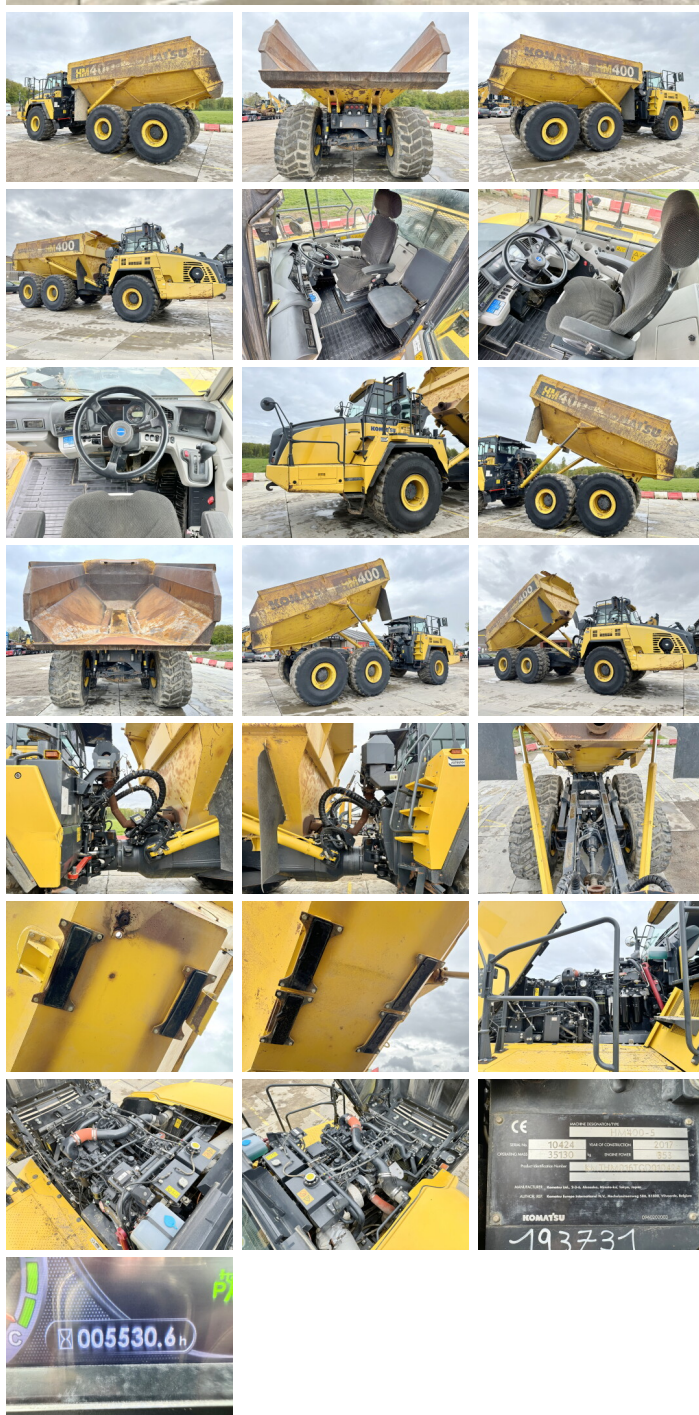

Banden / Rupsen

30% 40%	29.5R25