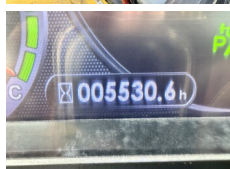

Banden / Rupsen

30% 40%	29.5R25