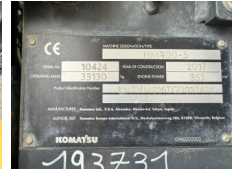

Banden / Rupsen

30% 40%	29.5R25