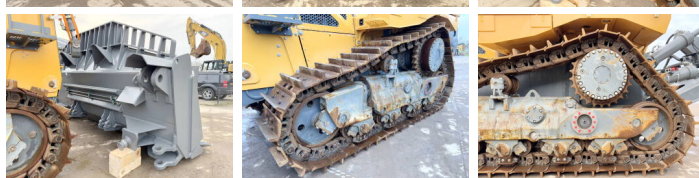

Liebherr

Liebherr PR766 05 Gen 8

€ 665.000???

2022
BM006462
149

Algemeen

PR766 05 Gen 8
 Veldhoven, Netherlands
 CE
 VAUZ1681TZT021083

Available at Boss Machinery! This Liebherr PR766 05 Gen 8 Dozer from 2022 has an engine power of 360 kW and counts 149 operational hours. The total weight of this Liebherr PR766 05 Gen 8 is 54300 kg and the dimensions are 7.05 x 2.90 x 4.00. Furthermore, this PR766 05 Gen 8 is equipped with Backup alarm, Heated Seat, Air Suspension Seat, Climate Control, AdBlue, Pressurised Cabin, Camera, Radio, The Liebherr Dozer also has a CE marking. Do you want more information or do you want to try the Liebherr PR766 05 Gen 8 at our yard? Please let us know.

Maten / Gewichten

7.05 x 2.90 x 4.00
 Blade Width 4.33m
 54300

Technische informatie

Fuel Tank: 800L

Motor informatie

Liebherr
 D9508 A7
 8
 360

Banden / Rupsen

????%	100
????\ ?????%	100
??? ?? ?????%	100
??? ??????	61 cm