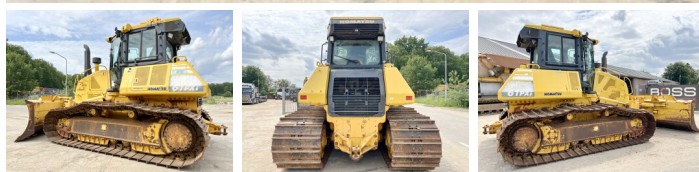

Komatsu

Komatsu D61PXi-24

€ 76.500???

2016
BM005752
8.504

Algemeen

D61PXi-24
Veldhoven, Netherlands
EPA
KMT0D129JGBB60127
Available at Boss Machinery! This Komatsu D61PXi-24 Dozer from 2016 has an engine power of 127 kW and counts 8504 operational hours. The total weight of this Komatsu D61PXi-24 is 19580 kg and the dimensions are 6.55 x 3.00 x 3.30 with blade 350cm width. Furthermore, this D61PXi-24 is equipped with Heated Cab, \?????.
The Komatsu Dozer also has a EPA marking. Do you want more information or do you want to try the Komatsu D61PXi-24 at our yard? Please let us know.

Maten / Gewichten

6.55 x 3.00 x 3.30 with blade 350cm width
19580

Motor informatie

Komatsu
SAA6D107E-3
6
127

Banden / Rupsen

80
80
50
86cm

Opties

Heated Cab