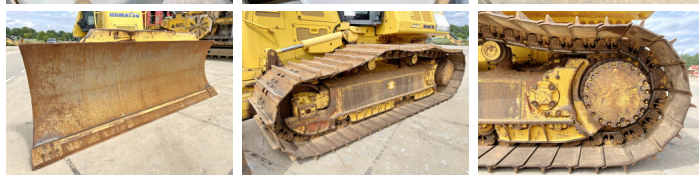

Komatsu

Komatsu D61PXi-24

€ 76.500???

2016
BM005752
8.504

Algemeen

D61PXi-24
Veldhoven, Netherlands
EPA
KMT0D129JGBB60127
Available at Boss Machinery! This Komatsu D61PXi-24 Dozer from 2016 has an engine power of 127 kW and counts 8504 operational hours. The total weight of this Komatsu D61PXi-24 is 19580 kg and the dimensions are 6.55 x 3.00 x 3.30 with blade 350cm width. Furthermore, this D61PXi-24 is equipped with Heated Cab, \?????.
The Komatsu Dozer also has a EPA marking. Do you want more information or do you want to try the Komatsu D61PXi-24 at our yard? Please let us know.

Maten / Gewichten

6.55 x 3.00 x 3.30 with blade 350cm width
19580

Motor informatie

Komatsu
SAA6D107E-3
6
127

Banden / Rupsen

80
80
50
86cm

Opties

Heated Cab