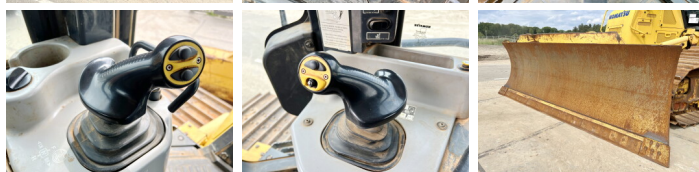

Komatsu

Komatsu D61PXi-24

€ 76.500???

2016
BM005752
8.504

Algemeen

D61PXi-24
Veldhoven, Netherlands
EPA
KMT0D129JGBB60127
Available at Boss Machinery! This Komatsu D61PXi-24 Dozer from 2016 has an engine power of 127 kW and counts 8504 operational hours. The total weight of this Komatsu D61PXi-24 is 19580 kg and the dimensions are 6.55 x 3.00 x 3.30 with blade 350cm width. Furthermore, this D61PXi-24 is equipped with Heated Cab, \?????.
The Komatsu Dozer also has a EPA marking. Do you want more information or do you want to try the Komatsu D61PXi-24 at our yard? Please let us know.

Maten / Gewichten

6.55 x 3.00 x 3.30 with blade 350cm width
19580

Motor informatie

Komatsu
SAA6D107E-3
6
127

Banden / Rupsen

80
80
50
86cm

Opties

Heated Cab