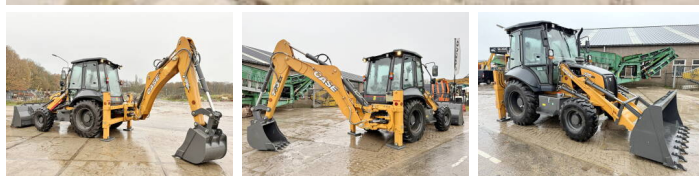

Case

Case 770EX-4WD

€ 44.500???

???	2024
???	BM006192
???	4

Algemeen

770EX-4WD
 Veldhoven, Netherlands
 Available at Boss Machinery! This used Case 770EX-4WD Backhoe Loader from 2024 has an engine power of 56 kW and counts 4 operational hours. The total weight of this Case 770EX-4WD is 8230 kg and the dimensions are 6.25 x 2.30 x 3.75. Furthermore, this 770EX-4WD is equipped with
 Do you want more information or do you want to try the Case 770EX-4WD at our yard? Please let us know.

Maten / Gewichten

???	8230
???	6.25 x 2.30 x 3.75

Motor informatie

???	FPT (FIAT POWER TRAIN)
???	S8000
???	4
???	56

Banden / Rupsen

100%	100%	12.5/80-18
100%	100%	16.9-28

Opties

???