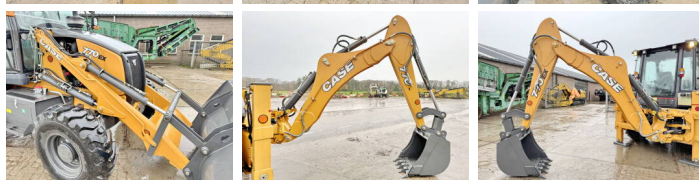

Case

Case 770EX-4WD

€ 44.500???

???	2024
???	BM006192
???	4

Algemeen

770EX-4WD
 Veldhoven, Netherlands
 Available at Boss Machinery! This used Case 770EX-4WD Backhoe Loader from 2024 has an engine power of 56 kW and counts 4 operational hours. The total weight of this Case 770EX-4WD is 8230 kg and the dimensions are 6.25 x 2.30 x 3.75. Furthermore, this 770EX-4WD is equipped with
 Do you want more information or do you want to try the Case 770EX-4WD at our yard? Please let us know.

Maten / Gewichten

???	8230
???	6.25 x 2.30 x 3.75

Motor informatie

???	FPT (FIAT POWER TRAIN)
???	S8000
???	4
???	56

Banden / Rupsen

100%	100%	12.5/80-18
100%	100%	16.9-28

Opties

???