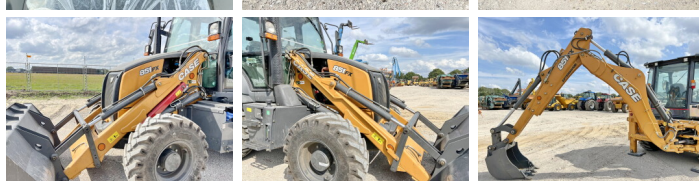

Case

Case 851FX Plus 4WD

€ 54.500???

2023
BM005999
5

Algemeen

851FX Plus 4WD
Veldhoven, Netherlands
Available at Boss Machinery! This used Case 851FX Plus 4WD Backhoe Loader from 2023 has an engine power of 72 kW and counts 5 operational hours. The total weight of this Case 851FX Plus 4WD is 8100 kg and the dimensions are 6.20 x 2.40 x 3.80. Furthermore, this 851FX Plus 4WD is equipped with . Do you want more information or do you want to try the Case 851FX Plus 4WD at our yard? Please let us know.

Maten / Gewichten

6.20 x 2.40 x 3.80
8100

Technische informatie

4 x 4

Motor informatie

FPT (FIAT POWER TRAIN)
F5BFL413A*W
4
72

Banden / Rupsen

100% 100% 12.5-18
100% 100% 16.9-28