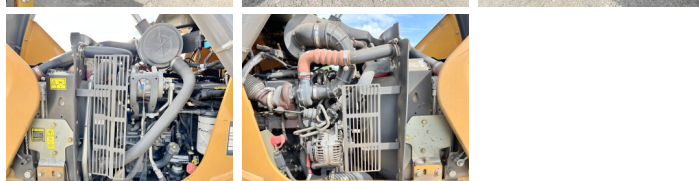

Case

Case 851FX Plus 4WD

€ 54.500???

2023
BM005999
5

Algemeen

851FX Plus 4WD
Veldhoven, Netherlands
Available at Boss Machinery! This used Case 851FX Plus 4WD Backhoe Loader from 2023 has an engine power of 72 kW and counts 5 operational hours. The total weight of this Case 851FX Plus 4WD is 8100 kg and the dimensions are 6.20 x 2.40 x 3.80. Furthermore, this 851FX Plus 4WD is equipped with . Do you want more information or do you want to try the Case 851FX Plus 4WD at our yard? Please let us know.

Maten / Gewichten

6.20 x 2.40 x 3.80
8100

Technische informatie

4 x 4

Motor informatie

FPT (FIAT POWER TRAIN)
F5BFL413A*W
4
72

Banden / Rupsen

100% 100% 12.5-18
100% 100% 16.9-28