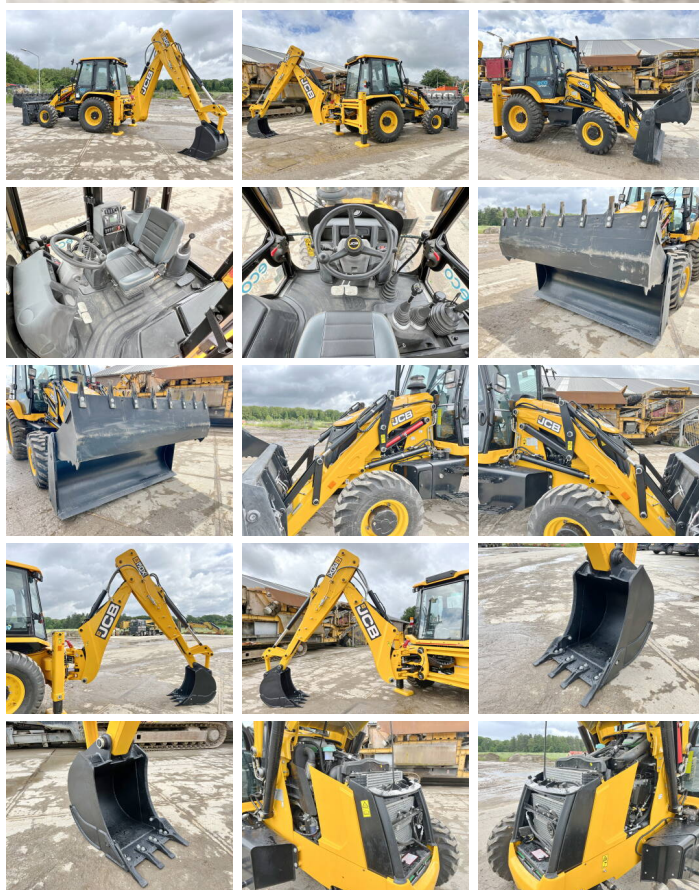

JCB

JCB 3DX / 3CX Super Eco Xpert - Telescopic Boom

€ 64.500???

???

2024
BM006013
4

Algemeen

????

3DX / 3CX Super Eco Xpert
4WD - Telescopic Boom

????

Veldhoven, Netherlands

Certificaat

NOT FOR SALE IN EU /
NO CE MARK

Available at Boss Machinery! This used JCB 3DX / 3CX Super Eco Xpert 4WD - Telescopic Boom Backhoe Loader from 2024 has an engine power of 55 kW and counts 4 operational hours. The total weight of this JCB 3DX / 3CX Super Eco Xpert 4WD - Telescopic Boom is 7460 kg and the dimensions are 5.80 x 2.42 x 3.00. Furthermore, this 3DX / 3CX Super Eco Xpert 4WD - Telescopic Boom is equipped with Telescopic Arm, Radio, HP Hammer Lines, etc. The JCB Backhoe Loader also has a NOT FOR SALE IN EU / NO CE MARK marking. Do you want more information or do you want to try the JCB 3DX / 3CX Super Eco Xpert 4WD - Telescopic Boom at our yard? Please let us know.

???

Maten / Gewichten

????? :????
x????x?????
????

5.80 x 2.42 x 3.00
7460

Technische informatie

Fuel Tank:
????

128L
4 x 4

BOSS

MACHINERY