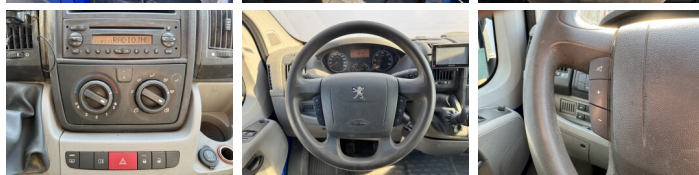

Motor informatie

Emission Euro 4
Engine Capacity (cc) 2999
Fuel Diesel
Engine power (hp) 160