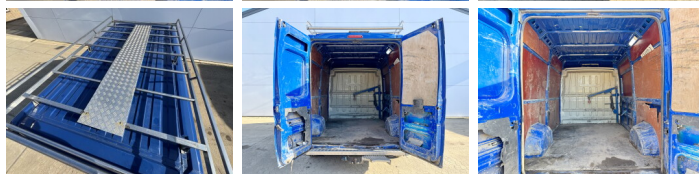

Motor informatie

Emission Euro 4
Engine Capacity (cc) 2999
Fuel Diesel
Engine power (hp) 160