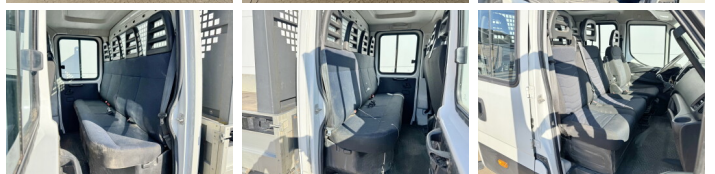

Iveco

Iveco Daily 35C16

€ 18.200???

2016
BV000043
98.013

Algemeen

Daily 35C16
 Veldhoven, Netherlands
 Doors 4
 Transmission Manual
 Color White
 1st registration 17-10-2016
 Total seats 7
 Chassis nummer ZCFC235B605125714
 Available from stock at Boss Machinery! This 2016 Iveco Daily 35C16 has 98013 kilometers. The total weight of this Iveco Daily 35C16 is 2550 KG and the dimensions are 6.60 x 2.14 x 2.47 M. Furthermore, this Iveco Daily 35C16 is equipped with Radio, Air Suspension Seat, Electrical Mirrors, Tow Bar, ESP. Would you like more information or would you like to test the Iveco Daily 35C16 with us? Let us know.

Maten / Gewichten

Wheel base (cm) 375
 2550
 GVW 3500
 950
 6.60 x 2.14 x 2.47
 GCW 7000

Technische informatie

Suspension Spring
 Brakes Disc brakes
 Rear Axle

Motor informatie

Engine Capacity (cc) 2287
 Engine power (hp) 160
 Emission Euro 6