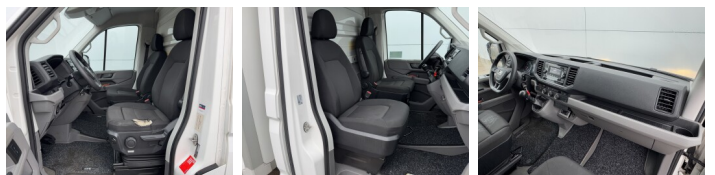

Motor informatie

Engine Capacity (cc) 1968
Fuel Diesel